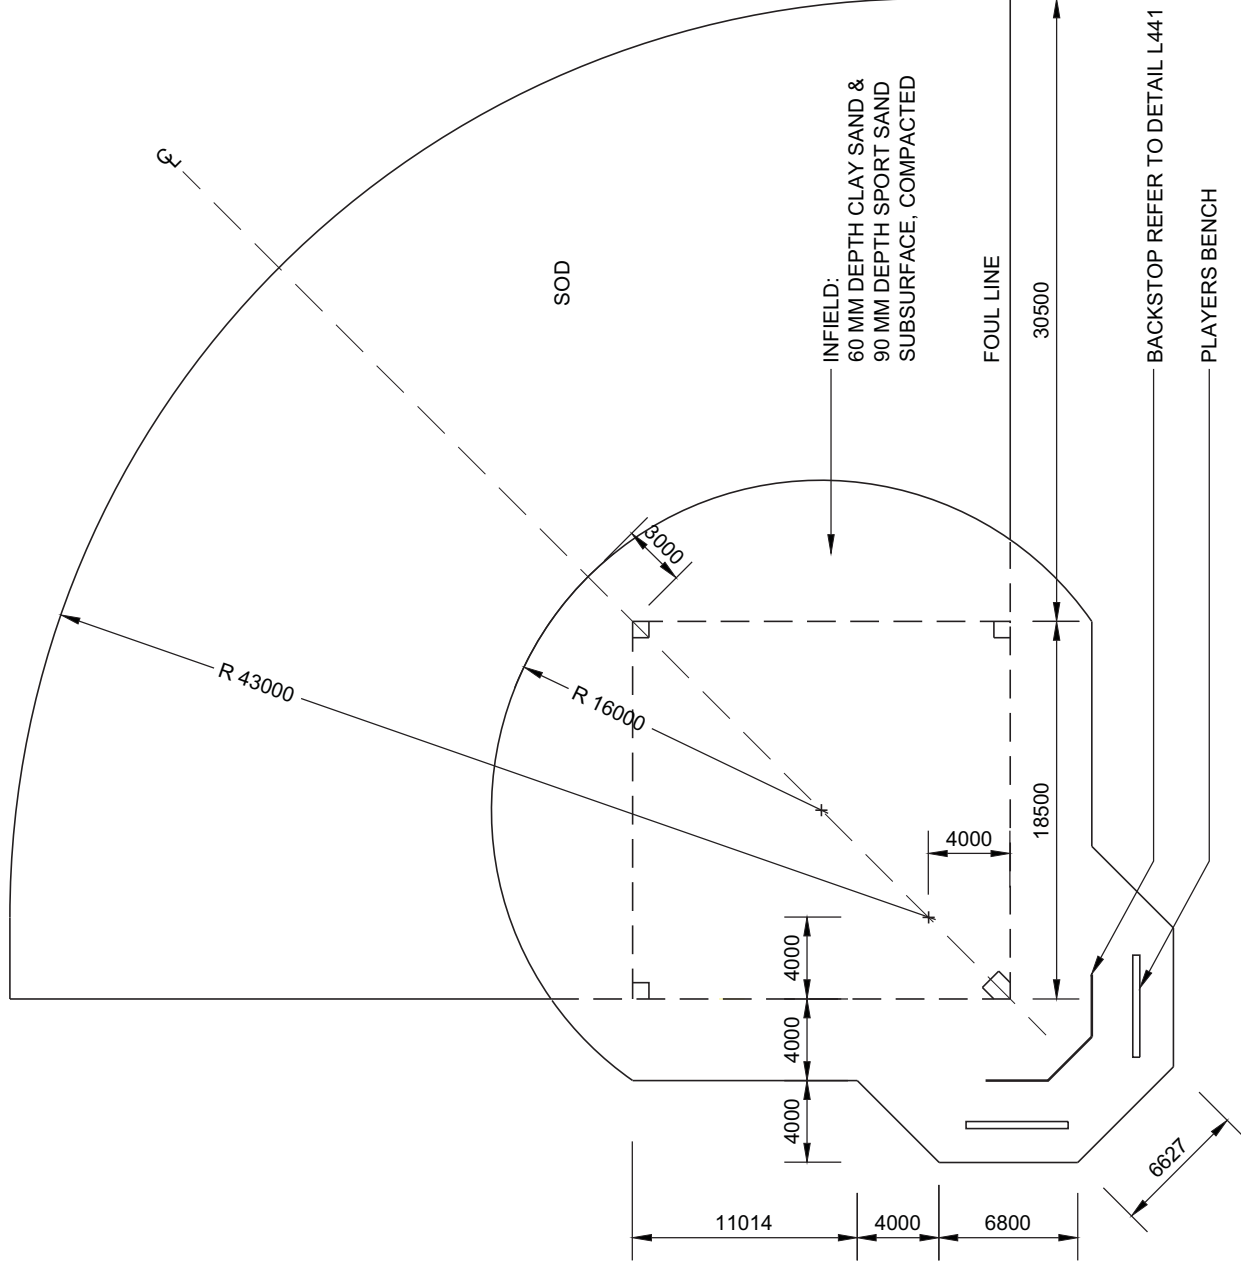

FIELD ORIENTATION
 numbers indicate possible
 home plate location
 (1=best, 4=least preferred)

NOTES:

- 10000 MM PLANTING SETBACK AND PLAYOUT LINES FROM FIELD; 20000 MM SETBACK TO PROPERTY LINES AND OTHER FACILITIES.
- ALL MEASUREMENTS ARE IN MILLIMETRES UNLESS STATED OTHERWISE.